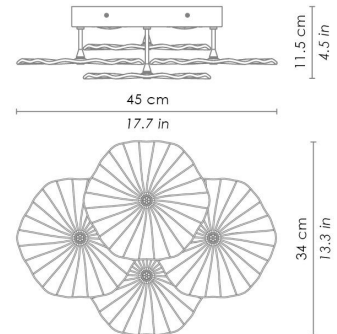

MARIPOSA

WALL

LED

Handcrafted plate glass in various colors. Grey painted metal parts with chromed details. Includes 2 clear and 2 selected color glass panels. Customizable versions are available.

Dimmable version

CODE	COLOR	
ZA-LMR0101	Clear	
ZA-LMR0104	Clear amber	
ZA-LMR0105	Clear amethyst	
ZA-LMR0109	Clear grey	
ZA-LMR0120	Clear light blue	

DIMENSIONS AND HOLES

Dimensions 34 x 45 -h 11,5 / 13,3 x 17,7 - h 4,5 in